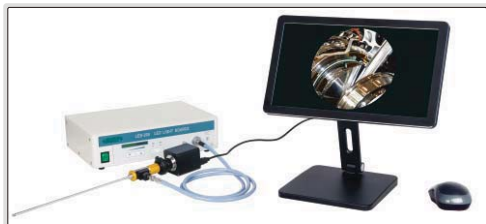

CAMERA (WITH DISPLAY) CODE ISV-2CAM

- For rigid borescopes
- 1080P high-definition image
- Auto-focus camera
- Take pictures and videos, saved to USB flash disk
- Automatic white balance and exposure
- Brightness, contrast ratio, gain are adjustable

SPECIFICATION

Sensor	1/2.8" CMOS
Pixel	2M
Resolution	1920×1080
Frame rate	60fps
Output	HDMI
Power supply	power adapter
Dimension (L×W×H)	350×100×430mm
Weight	2kg

TAKE PICTURES
AND VIDEOS

AUTO FOCUS

STANDARD DELIVERY